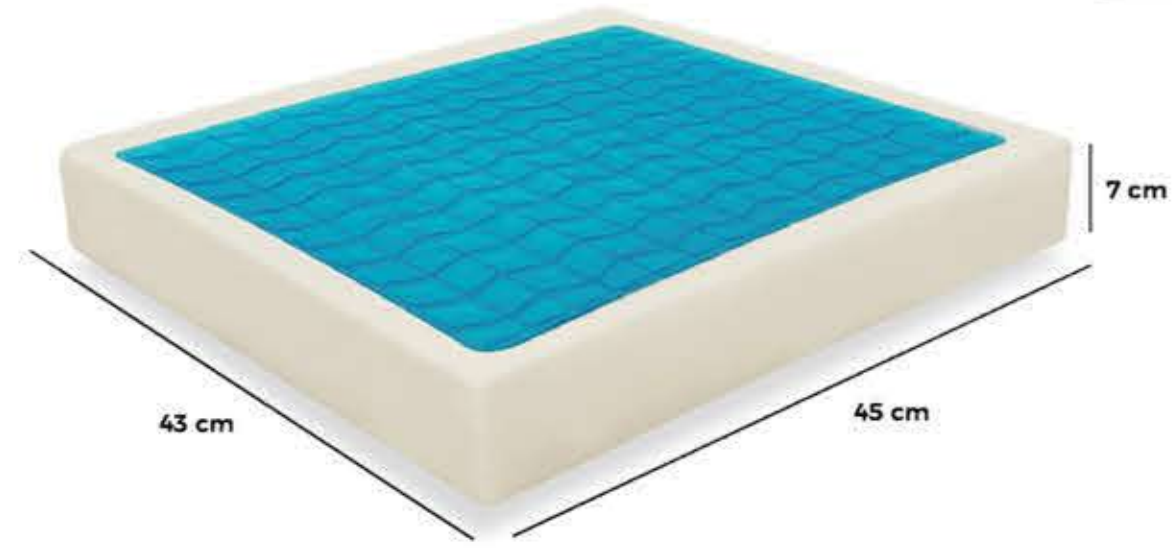

Back Support Gel Pillows

PM-VNB1

PM-VK1

PM-VK2	43 x 43 x 7 cm
PM-VK3	40 x 40 x 7 cm
PM-VK4	45 x 45 x 7 cm
PM-VK5	45 x 40 x 7 cm
PM-VK6	43 x 40 x 7 cm

PM-NV1

The gel layer in orthopedic support pillows helps reduce sweating by lowering body temperature and provides a cool feeling.