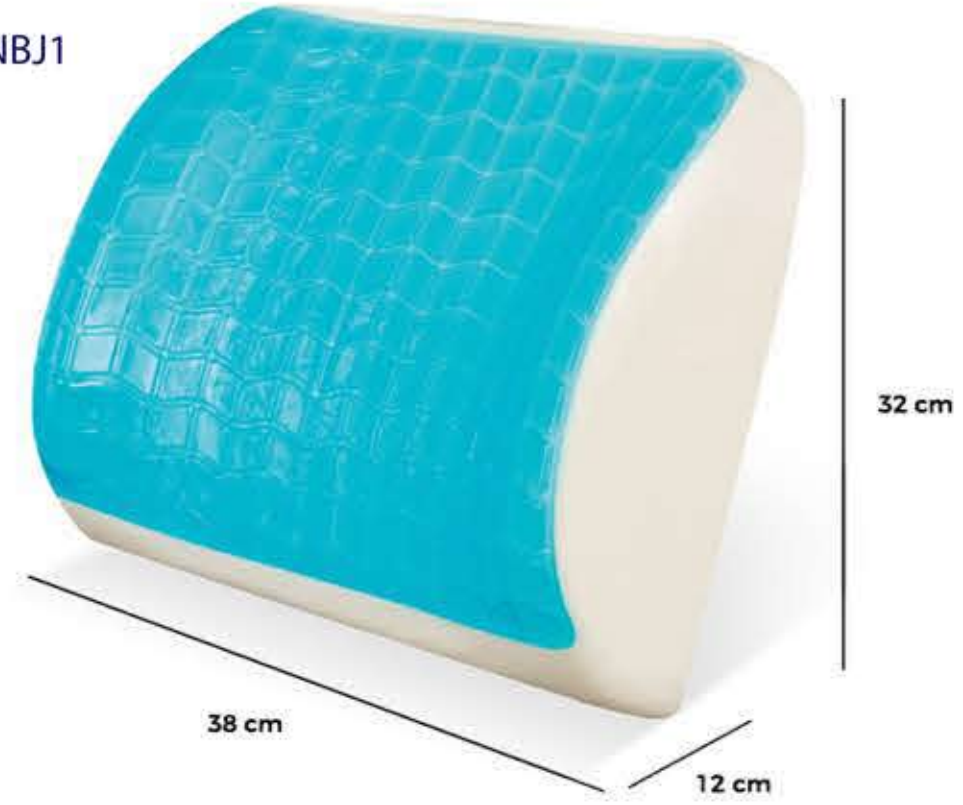

Back Support Gel Pillows

PM-VNB1

PM-VK1

PM-VK2	43 x 43 x 7 cm
PM-VK3	40 x 40 x 7 cm
PM-VK4	45 x 45 x 7 cm
PM-VK5	45 x 40 x 7 cm
PM-VK6	43 x 40 x 7 cm

PM-NV1

The gel layer in orthopedic support pillows helps reduce sweating by lowering body temperature and provides a cool feeling.